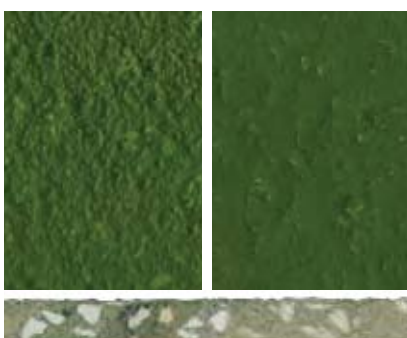

**Chelsea Blue**

**Red**

**Sahara**

**Mid Grey**

**Dark Grey**

**Charcoal**

**Buff**

**Safety Yellow**

**Yellow**

**Green**

**Brown**

**Safety Red**

Some colours in some systems can be affected by UV light over time. Non standard colours are available on request. The colours shown may differ from the original product due to reprographic and technological media variations. The same colour in different products may also vary due to the composition and texture of the final finish. If colour and final aesthetics are of concern, please contact us to request an actual sample of the colour and system required.