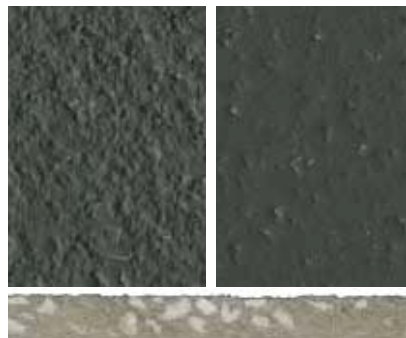

**Chelsea Blue**

**Red**

**Sahara**

**Mid Grey**

**Dark Grey**

**Charcoal**

**Buff**

**Safety Yellow**

**Yellow**

**Green**

**Brown**

**Safety Red**

Some colours in some systems can be affected by UV light over time. Non standard colours are available on request. The colours shown may differ from the original product due to reprographic and technological media variations. The same colour in different products may also vary due to the composition and texture of the final finish. If colour and final aesthetics are of concern, please contact us to request an actual sample of the colour and system required.