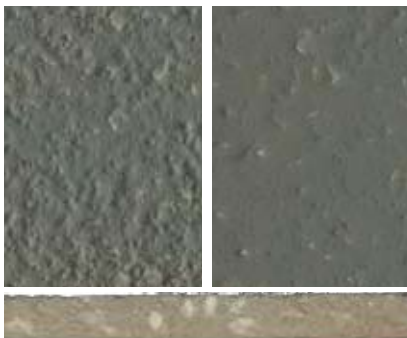

## Colour Chart

Industrial Floor Treatments (Stone) Ltd  
PO Box 3701, Stone, Staffordshire, ST15 9ES  
Tel: 01785 819800

[enquiries@iftstone.co.uk](mailto:enquiries@iftstone.co.uk)

[www.iftstone.co.uk](http://www.iftstone.co.uk)

**Chelsea Blue**

**Red**

**Sahara**

**Mid Grey**

**Dark Grey**

**Charcoal**

**Buff**

**Safety Yellow**

**Yellow**

**Green**

**Brown**

**Safety Red**

Some colours in some systems can be affected by UV light over time. Non standard colours are available on request. The colours shown may differ from the original product due to reprographic and technological media variations. The same colour in different products may also vary due to the composition and texture of the final finish. If colour and final aesthetics are of concern, please contact us to request an actual sample of the colour and system required.