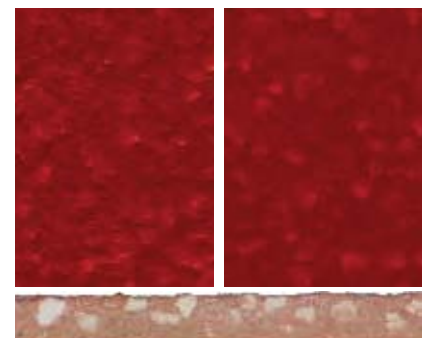

Pumadur HF/RT

Colour Chart

Industrial Floor Treatments (Stone) Ltd
PO Box 3701, Stone, Staffordshire, ST15 9ES
Tel: 01785 819800

enquiries@iftstone.co.uk

www.iftstone.co.uk

Chelsea Blue

Red

Sahara

Mid Grey

Dark Grey

Charcoal

Buff

Safety Yellow

Yellow

Green

Brown

Safety Red

Some colours in some systems can be affected by UV light over time. Non standard colours are available on request. The colours shown may differ from the original product due to reprographic and technological media variations. The same colour in different products may also vary due to the composition and texture of the final finish. If colour and final aesthetics are of concern, please contact us to request an actual sample of the colour and system required.