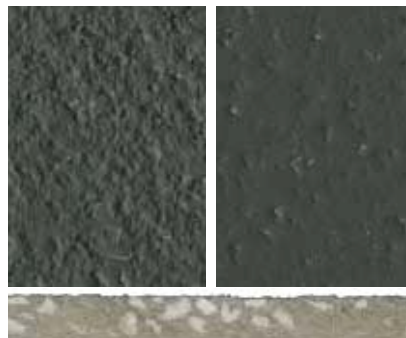

Pumadur HF/RT

Colour Chart

Industrial Floor Treatments (Stone) Ltd
PO Box 3701, Stone, Staffordshire, ST15 9ES
Tel: 01785 819800

enquiries@iftstone.co.uk

www.iftstone.co.uk

Chelsea Blue

Red

Sahara

Mid Grey

Dark Grey

Charcoal

Buff

Safety Yellow

Yellow

Green

Brown

Safety Red

Some colours in some systems can be affected by UV light over time. Non standard colours are available on request. The colours shown may differ from the original product due to reprographic and technological media variations. The same colour in different products may also vary due to the composition and texture of the final finish. If colour and final aesthetics are of concern, please contact us to request an actual sample of the colour and system required.