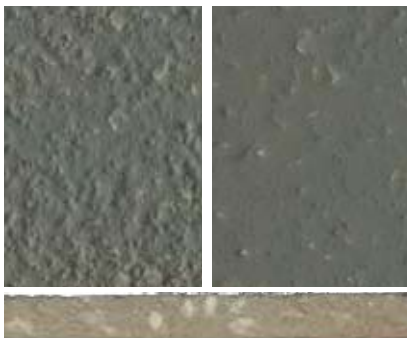

Pumadur HF/RT

Colour Chart

Industrial Floor Treatments (Stone) Ltd
PO Box 3701, Stone, Staffordshire, ST15 9ES
Tel: 01785 819800

enquiries@iftstone.co.uk

www.iftstone.co.uk

Chelsea Blue

Red

Sahara

Mid Grey

Dark Grey

Charcoal

Buff

Safety Yellow

Yellow

Green

Brown

Safety Red

Some colours in some systems can be affected by UV light over time. Non standard colours are available on request. The colours shown may differ from the original product due to reprographic and technological media variations. The same colour in different products may also vary due to the composition and texture of the final finish. If colour and final aesthetics are of concern, please contact us to request an actual sample of the colour and system required.