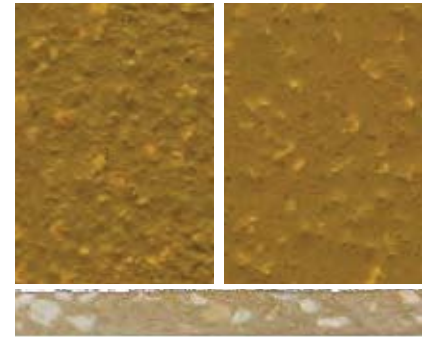

## Colour Chart

Industrial Floor Treatments (Stone) Ltd  
PO Box 3701, Stone, Staffordshire, ST15 9ES  
Tel: 01785 819800

[enquiries@iftstone.co.uk](mailto:enquiries@iftstone.co.uk)

[www.iftstone.co.uk](http://www.iftstone.co.uk)

**Chelsea Blue**

**Red**

**Sahara**

**Mid Grey**

**Dark Grey**

**Charcoal**

**Buff**

**Safety Yellow**

**Yellow**

**Green**

**Brown**

**Safety Red**

Some colours in some systems can be affected by UV light over time. Non standard colours are available on request. The colours shown may differ from the original product due to reprographic and technological media variations. The same colour in different products may also vary due to the composition and texture of the final finish. If colour and final aesthetics are of concern, please contact us to request an actual sample of the colour and system required.